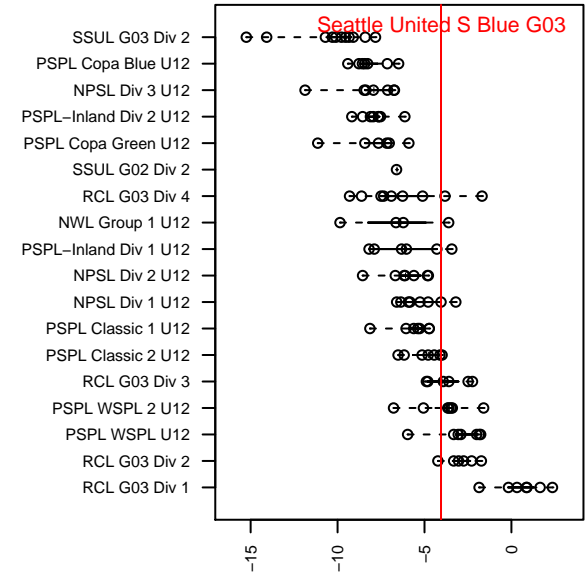

Seattle United S Blue G03

Seattle United Regional
 Seattle, WA
 G03 total strength=720
 attack=0.96 defense=0.6
 fall league = NPSL Div 1 U12

alt names used:
 Seattle United South G03 Blue
 Seattle United South G03 Blue
 SU G03 South Blue
 Seattle United South G03 Blue

Venues played:
 2015 Seattle United Cup GU12
 2015 Crossfire Select GU12 Silver
 2015 NPSL Division 1 U12
 2015 Founders Cup G03

Seattle United S Blue G03
 Dots are actual minus expected GF (blue circles) and GA (red triangles).
 Blue line is smoothed change in attack strength. Red is smoothed change in defense strength.

**attack and defense variance (black dot)
relative to other teams
and top 10 in region**

**attack and defense rating
relative to others at age
and all opponents in last 13 months**

Performance relative to 13 month average